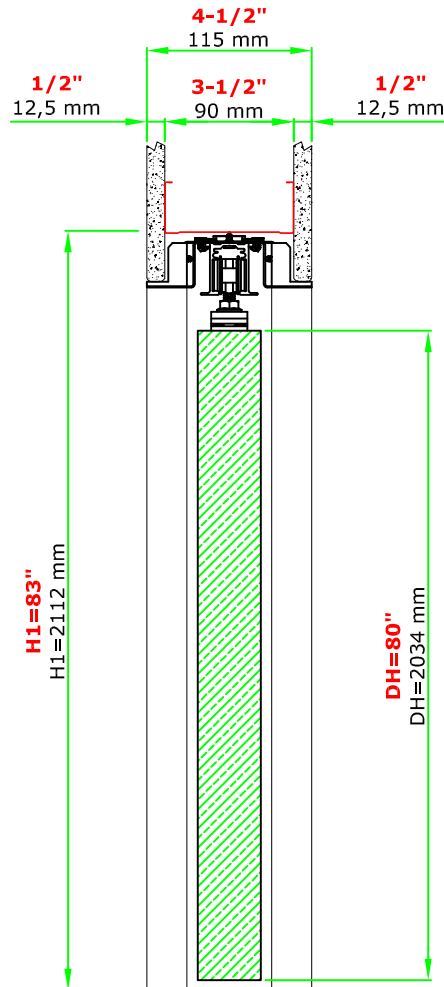

# SINGLE 28"x80"

www.eclisse.us

EURO ARCHITECTURAL, LLC

Tel: 1-800-614-1474

Email: info@euro-arch.com