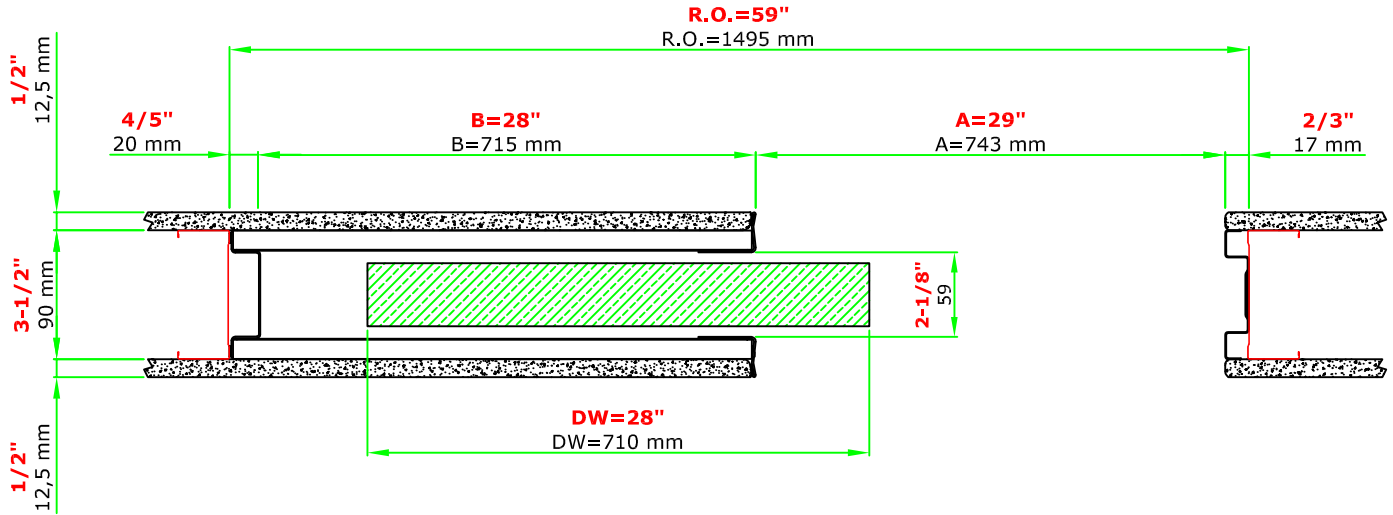

# SINGLE 28"x80"

www.eclisse.us

EURO ARCHITECTURAL, LLC

Tel: 1-800-614-1474

Email: info@euro-arch.com