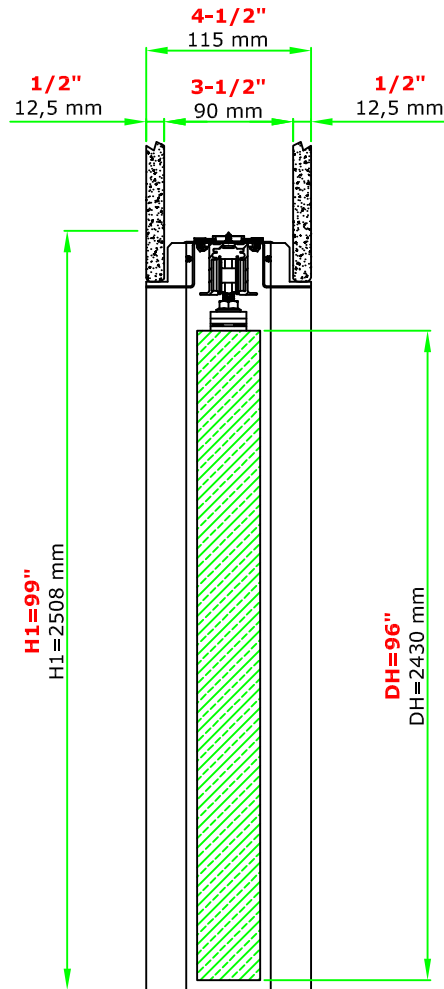

SINGLE 28"x96"

www.eclisse.us

EURO ARCHITECTURAL, LLC

Tel: 1-800-614-1474

Email: info@euro-arch.com