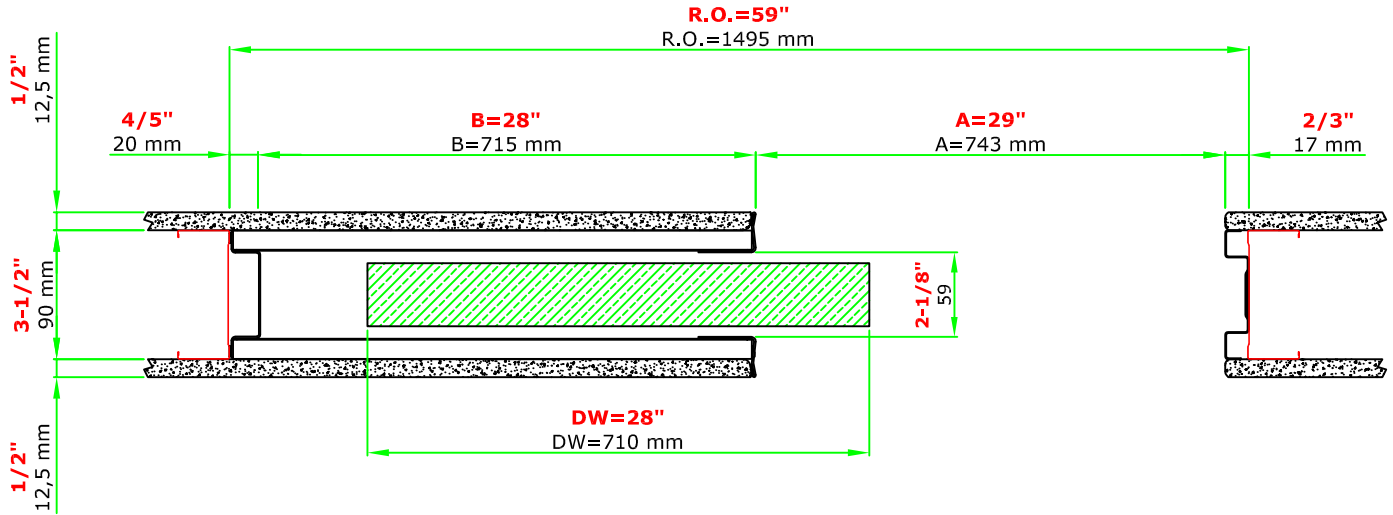

SINGLE 28"x96"

www.eclisse.us

EURO ARCHITECTURAL, LLC

Tel: 1-800-614-1474

Email: info@euro-arch.com