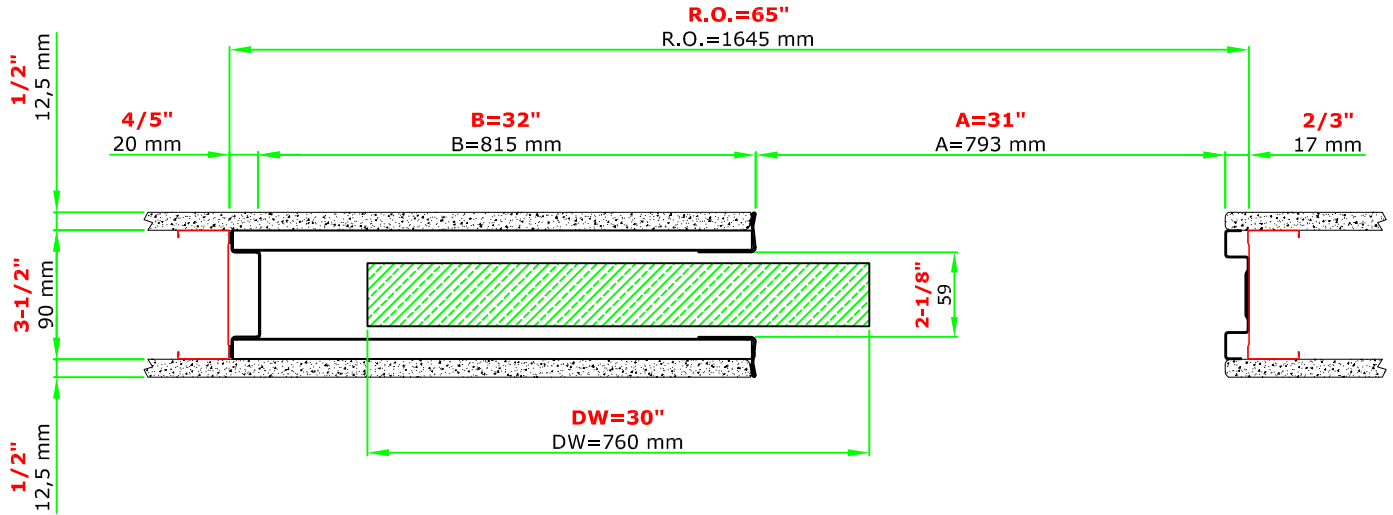

SINGLE 30"x80"

www.eclisse.us

EURO ARCHITECTURAL, LLC

Tel: 1-800-614-1474

Email: info@euro-arch.com