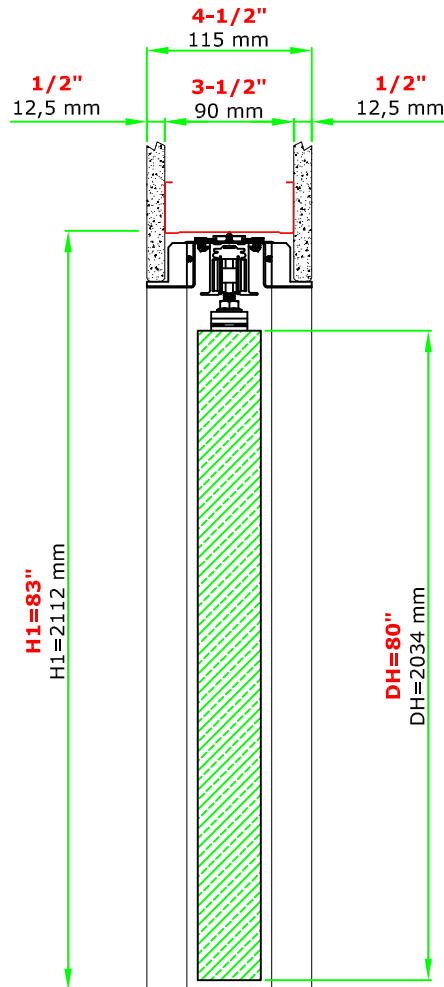

SINGLE 30"x80"

www.eclisse.us

EURO ARCHITECTURAL, LLC

Tel: 1-800-614-1474

Email: info@euro-arch.com