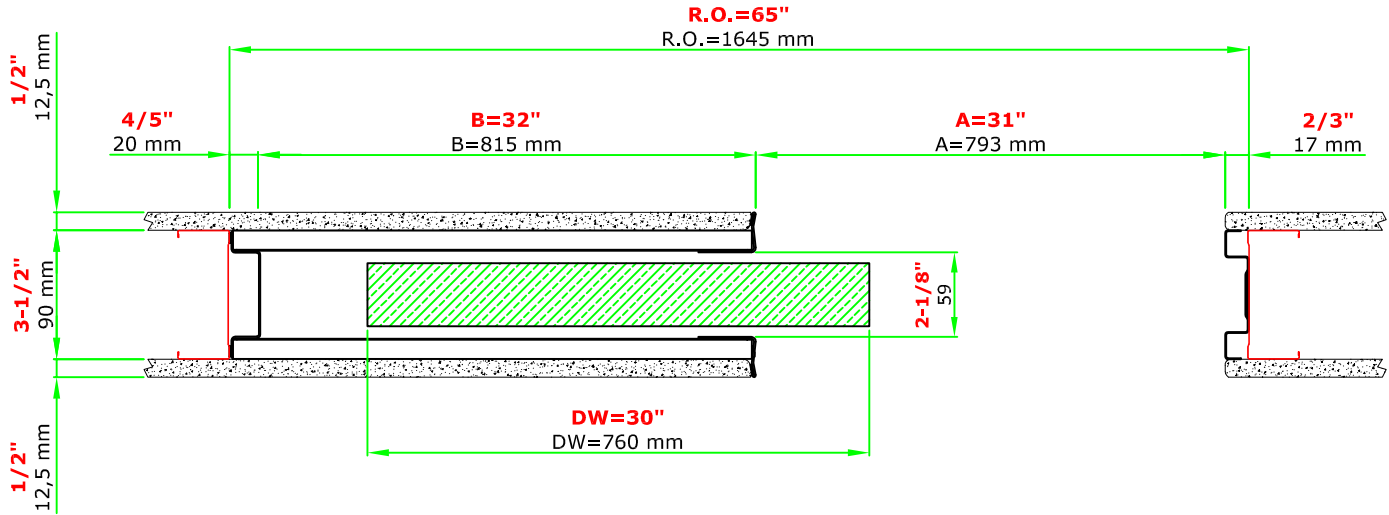

# SINGLE 30"x96"

www.eclisse.us

EURO ARCHITECTURAL, LLC

Tel: 1-800-614-1474

Email: info@euro-arch.com