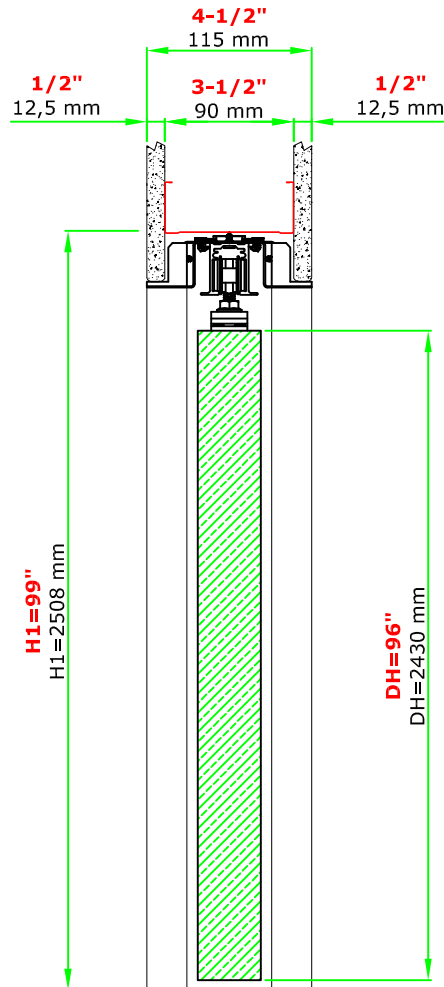

# SINGLE 30"x96"

www.eclisse.us

EURO ARCHITECTURAL, LLC

Tel: 1-800-614-1474

Email: info@euro-arch.com