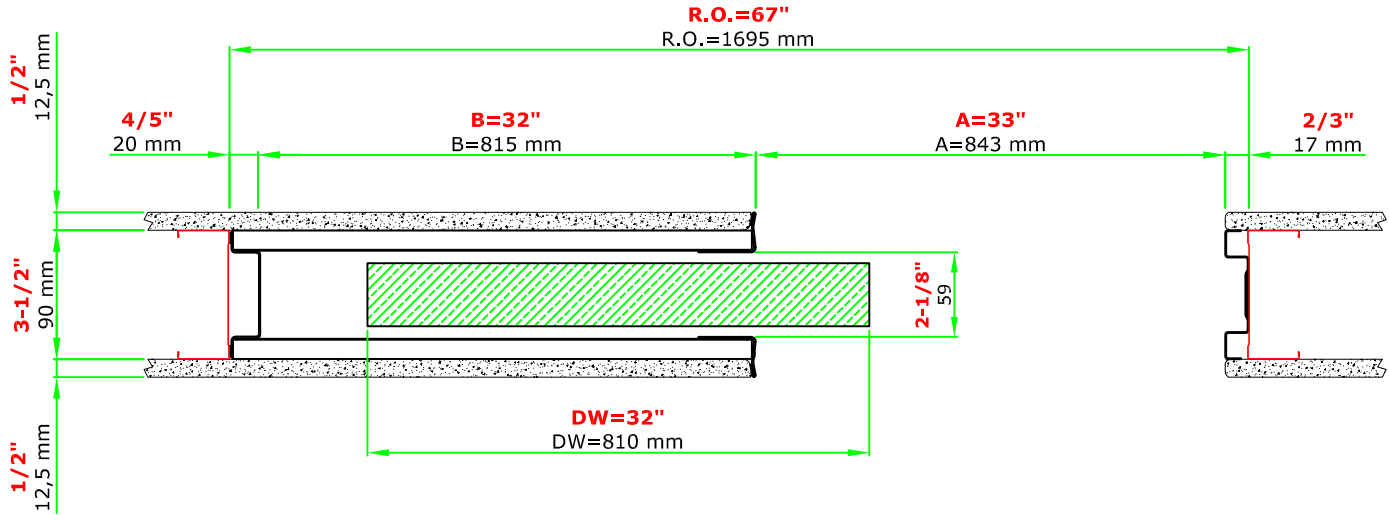

# SINGLE 32"x80"

www.eclipse.us

EURO ARCHITECTURAL, LLC

Tel: 1-800-614-1474

Email: info@euro-arch.com