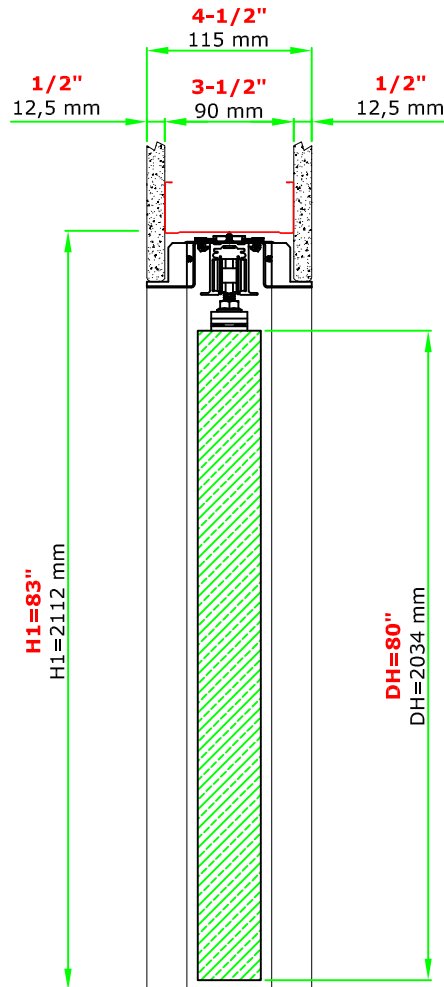

# SINGLE 32"x80"

www.eclipse.us

EURO ARCHITECTURAL, LLC

Tel: 1-800-614-1474

Email: info@euro-arch.com