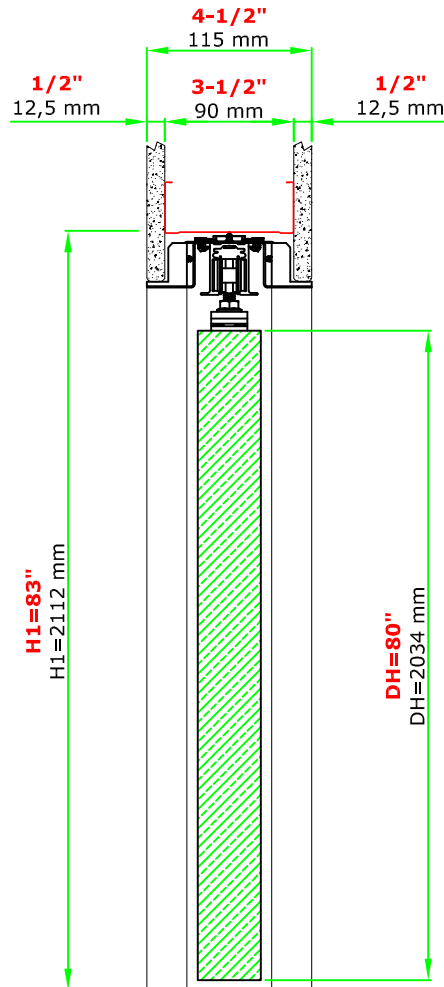

SINGLE 36"x80"

www.eclipse.us

EURO ARCHITECTURAL, LLC

Tel: 1-800-614-1474

Email: info@euro-arch.com