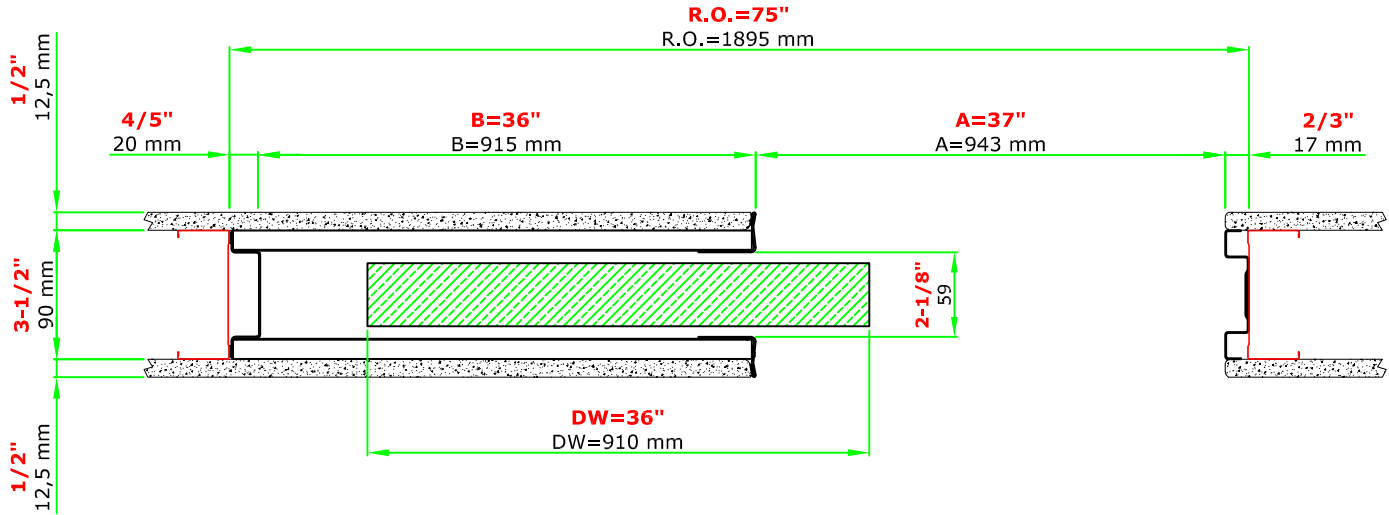

SINGLE 36"x80"

www.eclipse.us

EURO ARCHITECTURAL, LLC

Tel: 1-800-614-1474

Email: info@euro-arch.com