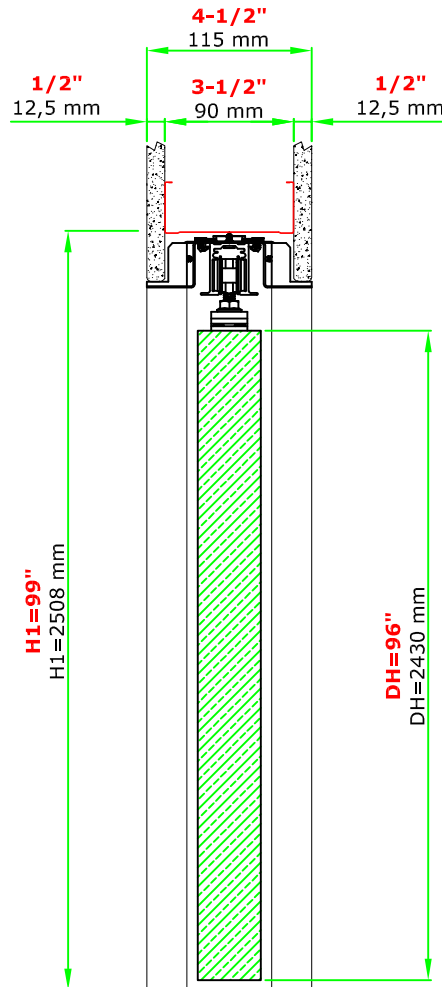

# SINGLE 36"x96"

www.eclipse.us

EURO ARCHITECTURAL, LLC

Tel: 1-800-614-1474

Email: info@euro-arch.com