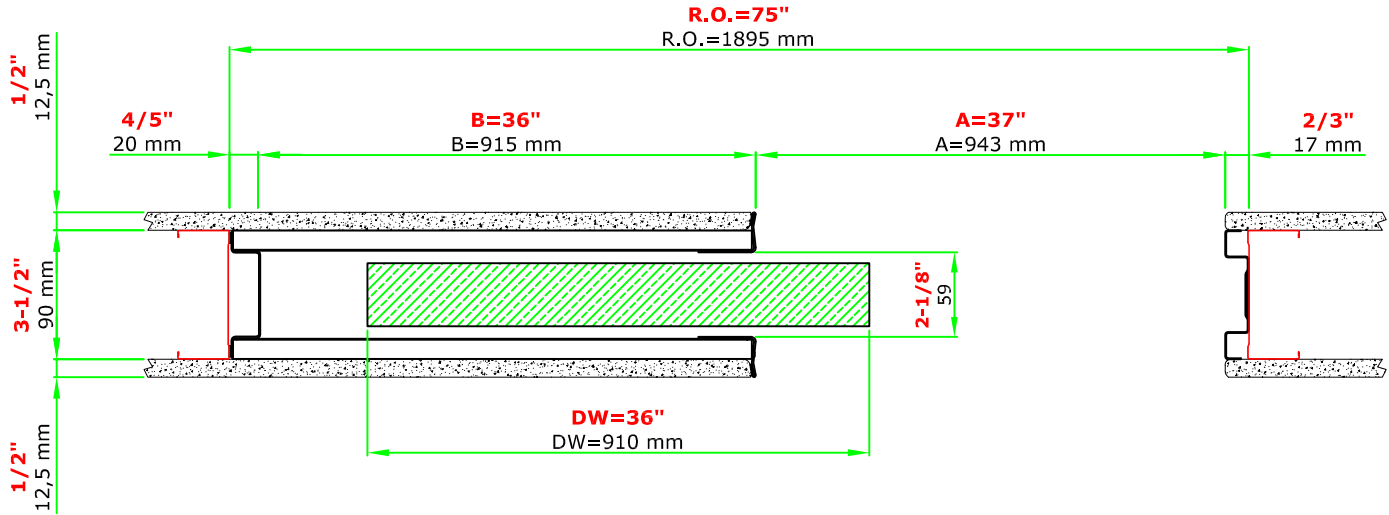

# SINGLE 36"x96"

www.eclipse.us

EURO ARCHITECTURAL, LLC

Tel: 1-800-614-1474

Email: info@euro-arch.com